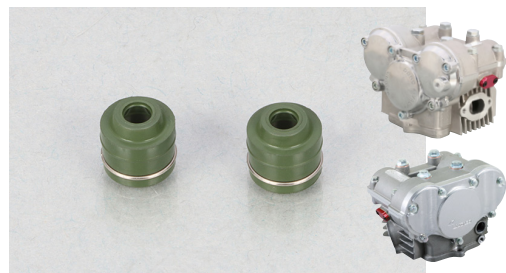

K · PIT

FOR REPLACEMENT!
INNER PARTS FOR CYLINDER HEAD!

VALVE STEM SEAL SET NEWLY RELEASED!

APPLICABLE WITH STOCK CYLINDER HEAD & KITACO CYLINDER HEAD.

ATTENTION ●Color and spring shape may be different from genuine product. ●May not be applicable even has same valve stem O.D. ●Make sure of engine parts list before purchase. ●Refer to service manual of each models when replacement. ●Overseas-spec vehicle may have different stem O.D. Make sure of engine parts list before purchase.

VALVE STEM SEAL SET (Φ3.5)

APPLICATION	KITACO CYLINDER HEAD OF FOLLOWING : DOHC CYLINDER HEAD (MONKEY/APE100) STOCK CYLINDER HEAD OF FOLLOWING : DREAM50 (AC15) 、GYRO X (TD02) 、GYRO CANOPY (TA03) etc.	
NOTES	●VALVE STEM O.D.Φ3.5 ●2 QTY IN A SET ●APPLICABLE GENUINE NUMBER : 12219-KAZ-003	
	CODE	PRICE
	70-303-90101	¥900

VALVE STEM SEAL SET (Φ4.0)

APPLICATION	KITACO CYLINDER HEAD OF FOLLOWING : ULTRA CYLINDER HEAD (MONKEY) 、ULTRA-SE CYLINDER HEAD (MONKEY/APE100) 、SE-PRO CYLINDER HEAD (APE100) 、 DOHC CYLINDER HEAD (GROM JC61)	
NOTES	●VALVE STEM O.D.Φ4.0 ●2 QTY IN A SET ●APPLICABLE GENUINE NUMBER : 12209-KT7-003、12209-KT7-013、12209-MEE-D01	
	CODE	PRICE
	70-303-90102	¥800

VALVE STEM SEAL SET (Φ4.5)

APPLICATION	STOCK CYLINDER HEAD OF FOLLOWING : GROM (JC92) etc. ※KITACO CYLINDER HEAD NOT USABLE	
NOTES	●VALVE STEM O.D.Φ4.5 ●2 QTY IN A SET ●APPLICABLE GENUINE NUMBER : 12209-K1B-T01、12209-ML0-722、12209-K56-N01	
	CODE	PRICE
	70-303-90103	¥800