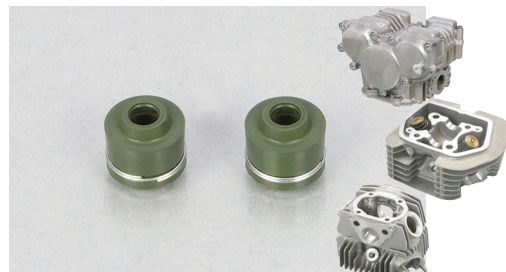

K · PIT

FOR REPLACEMENT!
INNER PARTS FOR CYLINDER HEAD!

VALVE STEM SEAL SET NEWLY RELEASED!

APPLICABLE WITH STOCK CYLINDER HEAD & KITACO CYLINDER HEAD.

ATTENTION ●Color and spring shape may be different from genuine product. ●May not be applicable even has same valve stem O.D. ●Make sure of engine parts list before purchase. ●Refer to service manual of each models when replacement. ●Overseas-spec vehicle may have different stem O.D. Make sure of engine parts list before purchase.

VALVE STEM SEAL SET (Φ3.5)

APPLICATION	KITACO CYLINDER HEAD OF FOLLOWING : DOHC CYLINDER HEAD (MONKEY/APE100) STOCK CYLINDER HEAD OF FOLLOWING : DREAM50 (AC15) 、GYRO X (TD02) 、GYRO CANOPY (TA03) etc.	
NOTES	●VALVE STEM O.D.Φ3.5 ●2 QTY IN A SET ●APPLICABLE GENUINE NUMBER : 12219-KAZ-003	
	CODE	PRICE
	70-303-90101	¥900

VALVE STEM SEAL SET (Φ4.0)

APPLICATION	KITACO CYLINDER HEAD OF FOLLOWING : ULTRA CYLINDER HEAD (MONKEY) 、ULTRA-SE CYLINDER HEAD (MONKEY/APE100) 、SE-PRO CYLINDER HEAD (APE100) 、 DOHC CYLINDER HEAD (GROM JC61)	
NOTES	●VALVE STEM O.D.Φ4.0 ●2 QTY IN A SET ●APPLICABLE GENUINE NUMBER : 12209-KT7-003、12209-KT7-013、12209-MEE-D01	
	CODE	PRICE
	70-303-90102	¥800

VALVE STEM SEAL SET (Φ4.5)

APPLICATION	STOCK CYLINDER HEAD OF FOLLOWING : GROM (JC92) etc. ※KITACO CYLINDER HEAD NOT USABLE	
NOTES	●VALVE STEM O.D.Φ4.5 ●2 QTY IN A SET ●APPLICABLE GENUINE NUMBER : 12209-K1B-T01、12209-ML0-722、12209-K56-N01	
	CODE	PRICE
	70-303-90103	¥800